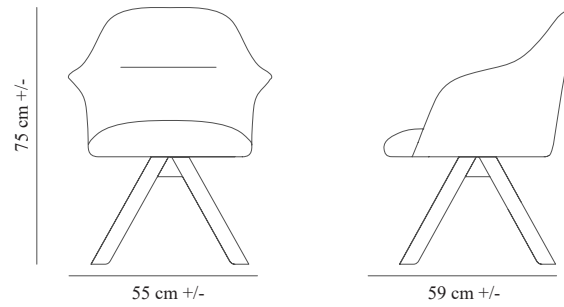

FEEL

Frame :Plywood and Flexible wood
Seat & Back:Upholstered seat & back
and Chrome leg
Finish : Available in multiple stain colours