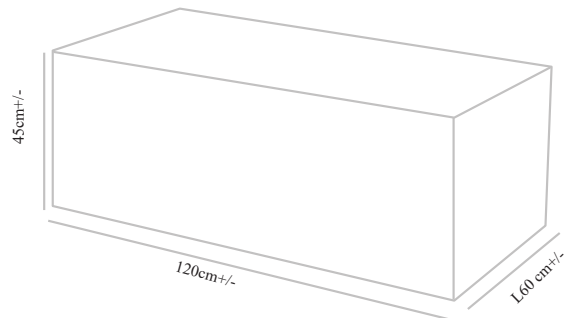

REC

Finish : Available in multiple stain colours

Size:As per customer requirements