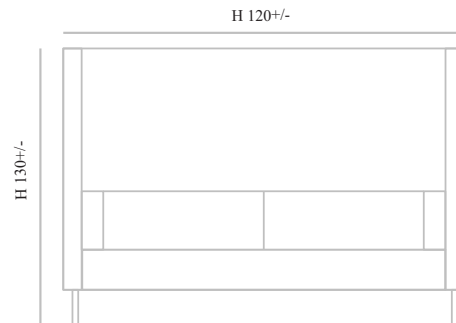

## BOTH

Frame :Plywood and Flexible wood,

Chrome legs

Seat & Back:Upholstered seat & back

Finish : Available in multiple stain colours

Size: W 210cm+/- x D83+/- x H130+/-