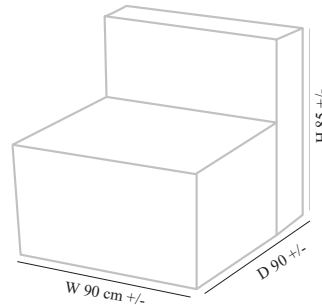

WAIT

It offers a modular system where simple smart components can be used individually, to provide whatever scenario you need

Frame : Plywood and Plywood and Flexible wood, wooden legs

Seat & Back: Upholstered seat & back

Finish : Available in multiple stain colours

Size: W 90cm+/- x D90+/- x H85+/-

W 90cm+/- x D90+/- x H45+/-