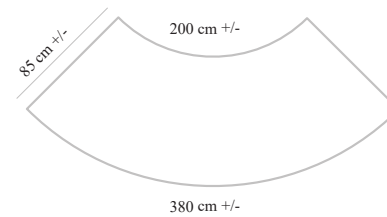

DAZE

Frame :Plywood and Flexible woods,
Metal legs

Seat & Back:Upholstered seat & back

Finish : Available in multiple stain colours

Size: (W 380cm+/- x 200+/-) x D 85cm +/- x H90+/-