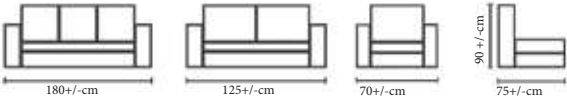

LORENZO

LORENZO

Inspired by the stunning and luxuriant settings,
It is both comfortable and elegant
Frame :Plywood and Flexible Woods,
Metal legs
Seat & Back:Upholstered seat & back
Finish : Available in multiple stain colours