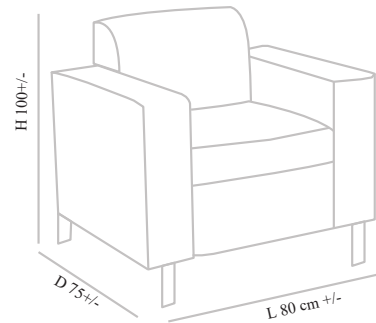

MOLT

Frame :Plywood and Flexible wood
wooden legs
Seat & Back:Upholstered seat & back
Finish : Available in multiple stain colours