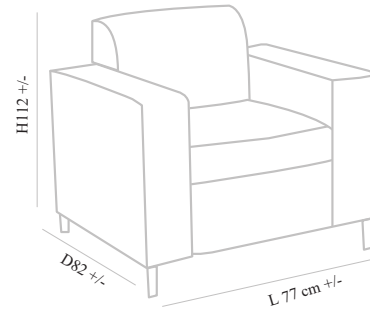

MAXIMUS

Frame :Plywood and Flexible,
Seat & Back:Upholstered seat & back
Finish : Available in multiple stain colours