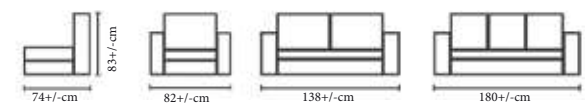

## ASTRO

An extremely versatile seating system characterized by clean essentials lines

It is both comfortable and elegant

Frame :Plywood and Flexible wood

Chrome legs

Seat & Back:Upholstered seat & back

Finish : Available in multiple stain colours