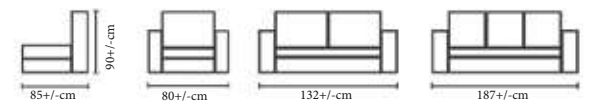

## TUNE

The fashionable, executive sofa give a luxury feel to an office environment

It is both comfortable and elegant

Frame :Plywood and Flexible Woods,  
Metal legs

Seat & Back:Upholstered seat & back

Finish : Available in multiple stain colours