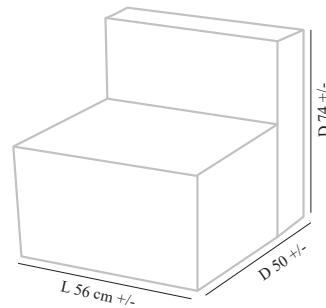

## COCOO

Frame :Plywood and Flexible wood,

Chrome legs

Seat & Back:Upholstered seat & back

Finish : Available in multiple stain colours

Size:L56 x D50 x H74

(Available in 3 Seater also)

Size: L170 x D50 x H74