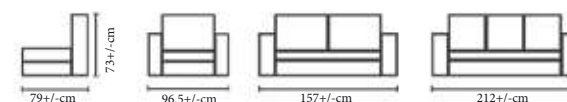

TARA

The fashionable,executive sofa give a feel to an office environment

It is both comfortable and elegant

Frame :Plywood and Flexible wood

Wooden legs

Seat & Back:Upholstered seat & back

Finish : Available in multiple stain colours