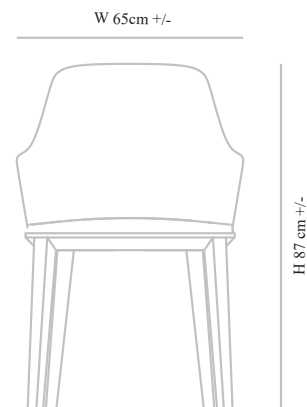

## TONET

Frame :Plywood and Flexible wood,  
Metal legs  
Seat & Back:Upholstered seat & back  
Finish : Available in multiple stain colours  
size:W65cm +/- x D72+/- x H87 +/-