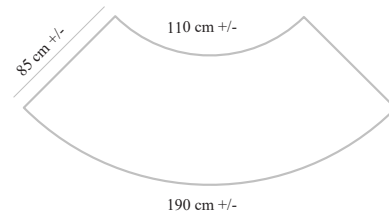

SP 61

Frame :Plywood and Flexible wood,
Seat & Back:Upholstered seat & back
Finish : Available in multiple stain colours