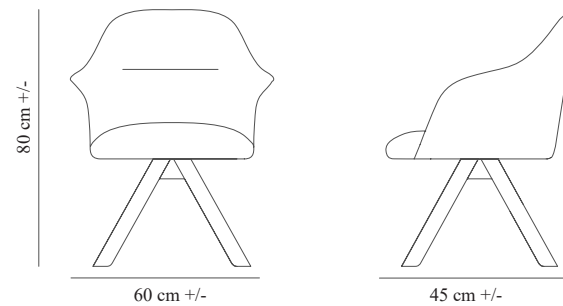

ENZO

Frame :Plywood and flexible woods,
Chrome legs
Seat & Back:Upholstered seat & back
Finish : Available in multiple stain colours