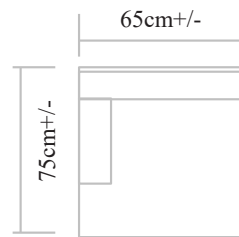

SP 83

Frame :Plywood and Flexible wood,
Seat & Back:Upholstered seat & back
Finish : Available in multiple stain colours