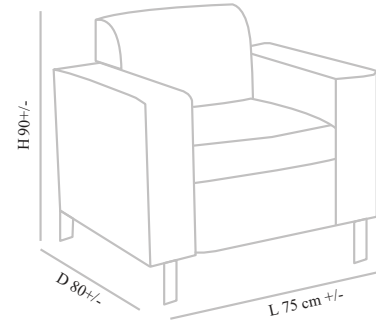

## SP 50

Frame :Plywood and Flexible,  
Chrome leg

Seat & Back:Upholstered seat & back

Finish : Available in multiple stain colours

Two seater:130cm +/- x 80cm +/- x90cm +/-