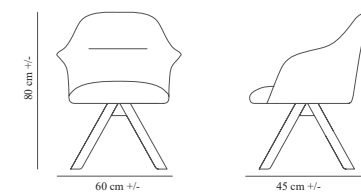

FAITH

Frame :Plywood and Flexible wood,
Chrome legs
Seat & Back:Upholstered seat & back
Finish : Available in multiple stain colours