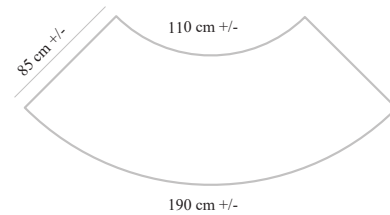

SNAKE

It offers a modular system where simple smart components can be used individually, to provide whatever scenario you need

Frame : Plywood and Flexible wood,

Seat & Back: Upholstered seat, back & cushions

Finish : Available in multiple stain colours

Size: (W 190cm+/- x W110+/-) x D85+/- x H90+/-