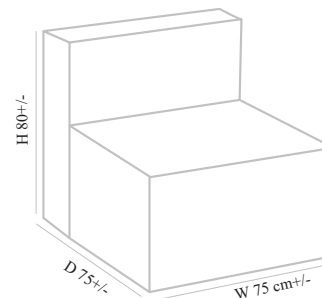

LS1

It offers a modular system where simple smart components can be used individually, to provide whatever scenario you need

Frame :Plywood and Flexible wood
wooden legs

Seat & Back:Upholstered seat & back

Finish : Available in multiple stain colours