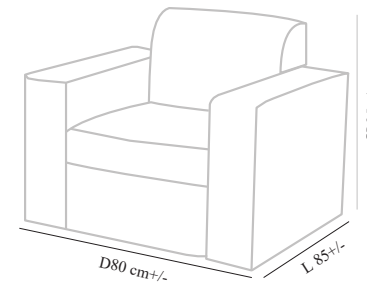

CLUSTER

Frame :Plywood and Flexible wood,
wooden legs

Seat & Back:Upholstered seat & back

Finish : Available in multiple stain colours