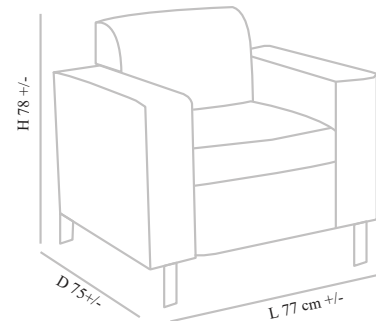

SP 40

Frame :Plywood and Flexible,
Chrome leg

Seat & Back:Upholstered seat & back

Finish : Available in multiple stain colours