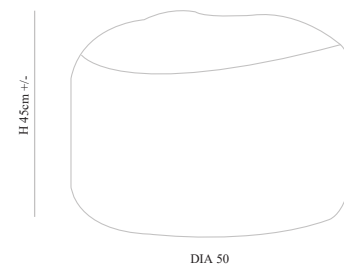

## DEIVA

Frame :Plywood and Flexible wood,  
wooden legs  
Seat & Back:Upholstered seat & back  
Finish : Available in multiple stain colours