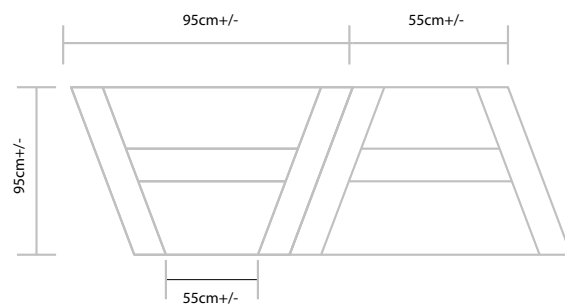

SP 84

Frame :Plywood and Flexible wood,
Wooden legs
Seat & Back:Upholstered seat & back
Finish : Available in multiple stain colours