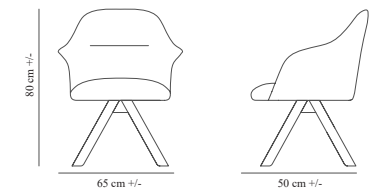

RUBY

Frame :Plywood and Flexible wood,
Chrome legs
Seat & Back:Upholstered seat & back
Finish : Available in multiple stain colours