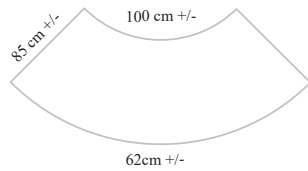

Seat & Back:Upholstered seat & back

Finish : Available in multiple stain colours

St.one sofe: W 60cm+/- x D85+/- x H88+/-