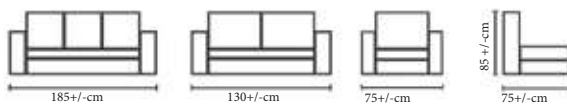

TOON

Inspired by the stunning and luxuriant settings,
It is both comfortable and elegant
Frame :Plywood and Flexible Woods,
Metal legs
Seat & Back:Upholstered seat & back
Finish : Available in multiple stain colours