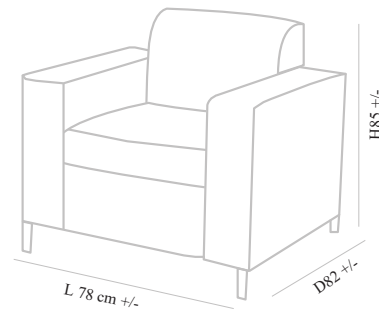

NIXON

Frame :Plywood and Flexible,

Metal legs

Seat & Back:Upholstered seat & back

Finish : Available in multiple stain colours