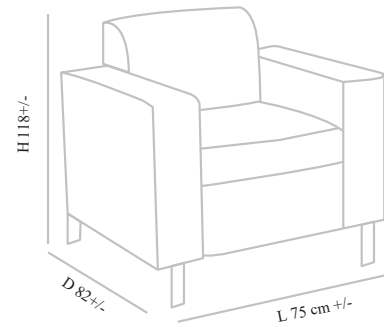

CLAUDIA

Frame :Plywood and Flexible wood,
Chrome legs
Seat & Back:Upholstered seat & back
Finish : Available in multiple stain colours