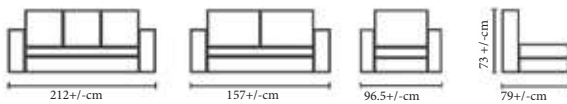

## ROMA

The fashionable, executive sofa give a feel to an office environment

It is both comfortable and elegant

Frame :Plywood and Flexible wood

Chrome legs

Seat & Back:Upholstered seat & back

Finish : Available in multiple stain colours