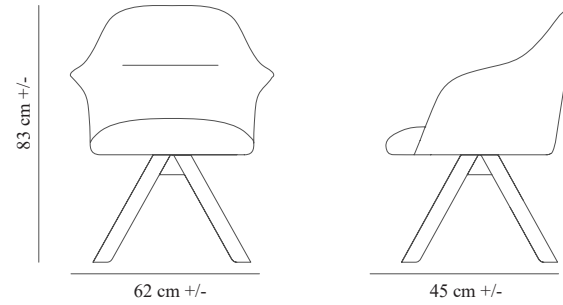

TUMI

Frame :Plywood and Flexible woods,
Chrome legs
Seat & Back:Upholstered seat & back
Finish : Available in multiple stain colours