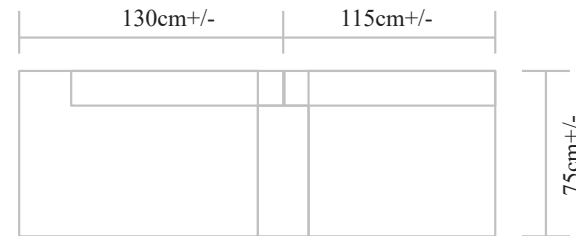

SP 74

Frame :Plywood and Flexible wood,
Seat & Back:Upholstered seat & back
Finish : Available in multiple stain colours