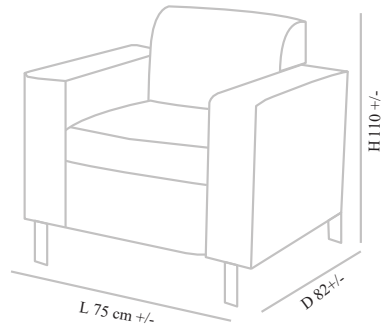

SPLIT

Frame :Plywood and Flexible wood,
wooden legs

Seat & Back:Upholstered seat & back

Finish : Available in multiple stain colours