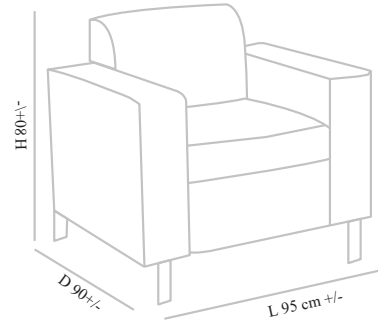

MARSHAL

Frame :Plywood and Flexible wood,
wooden legs

Seat & Back:Upholstered seat & back

Finish : Available in multiple stain colours