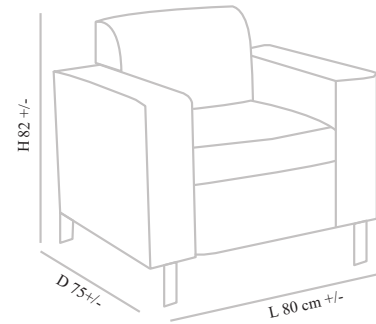

## ROCOO

Frame :Plywood and Flexible wood,  
Wooden colour legs  
Seat & Back:Upholstered seat & back  
Finish : Available in multiple stain colours  
Size:w 65cm +/- x D 70cm +/- x H80cm +/-