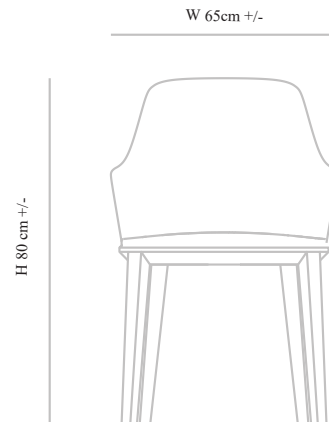

ROCOO

Frame :Plywood and Flexible wood,
Wooden colour legs
Seat & Back:Upholstered seat & back
Finish : Available in multiple stain colours
Size:w 65cm +/- x D 70cm +/- x H80cm +/-