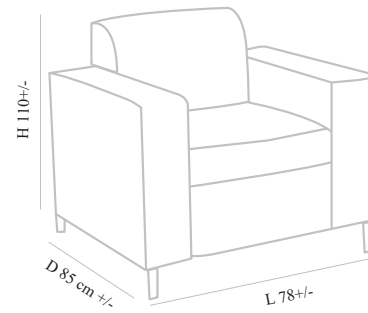

CHANCE

Frame :Plywood and Flexible wood,
Metal legs
Seat & Back:Upholstered seat & back
Finish : Available in multiple stain colours