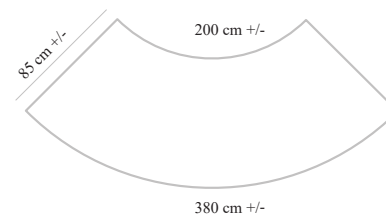

FWALA

Frame :Plywood and Flexible Woods,

Seat & Back:Upholstered seat & back

Finish : Available in multiple stain colours

Size: (W 380cm+/- x 200+/-) x D 85cm +/- x H90+/-