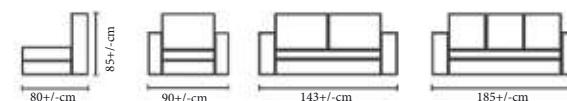

## FLOW

Inspired by the stunning and luxuriant settings,

It is both comfortable and elegant

Frame :Plywood and Flexible Woods,

Chrome legs

Seat & Back:Upholstered seat & back

Finish : Available in multiple stain colours