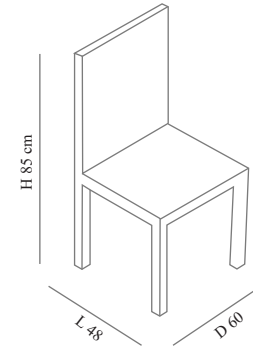

## CARA

Frame :Metal frame,Plywood and Flexible wood

Upholstered legs

Seat & Back:Upholstered seat & back

Finish : Available in multiple stain colours

3 Seater size:L177 x D48 xH85