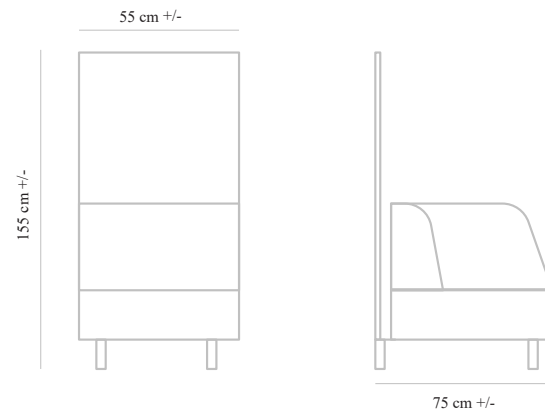

SP 62

Frame :Plywood and Flexible wood,
Chrome legs
Seat & Back:Upholstered seat & back
Finish : Available in multiple stain colours