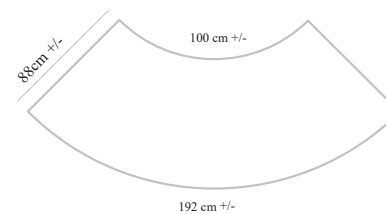

NICKY

Frame :Plywood and Flexible wood
wooden legs

Seat & Back:Upholstered seat ,back & cushions

Finish : Available in multiple stain colours

Size: (192cm+/- x 100cm+/-) x D88+/- x H88+/-