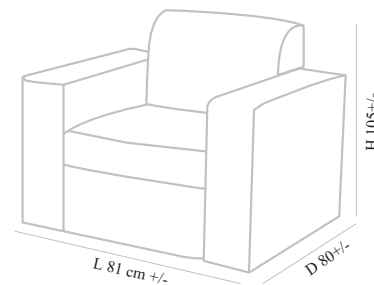

WILD

Frame :Plywood and Flexible wood
wooden legs
Seat & Back:Upholstered seat & back
Finish : Available in multiple stain colours