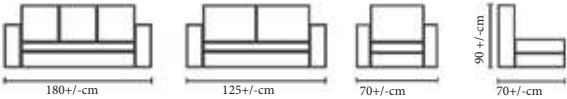

SALEN

Inspired by the stunning and luxuriant settings,
It is both comfortable and elegant
Frame :Plywood and Flexible Woods,
Chrome legs
Seat & Back:Upholstered seat & back
Finish : Available in multiple stain colours