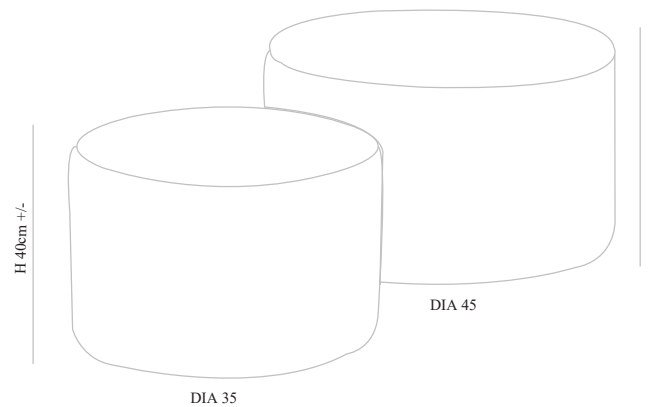

PF57

Frame :Plywood and Flexible wood,
wooden legs
Seat & Back:Upholstered seat & back
Finish : Available in multiple stain colours