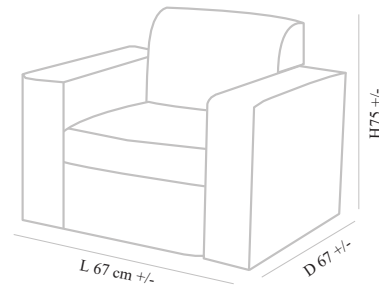

TANTUM

Frame :Plywood and Flexible,
Seat & Back:Upholstered seat & back
Finish : Available in multiple stain colours