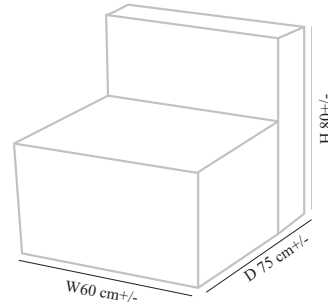

CLUB

It offers a modular system where simple smart components can be used individually, to provide whatever scenario you need

It is both comfortable and elegant

Frame :Plywood and Flexible Woods,,

Round chrome legs

Seat & Back:Upholstered seat & back

Finish : Available in multiple stain colours

Single seater without back:75cm +/- x 75cm +/- x 45cm +/-