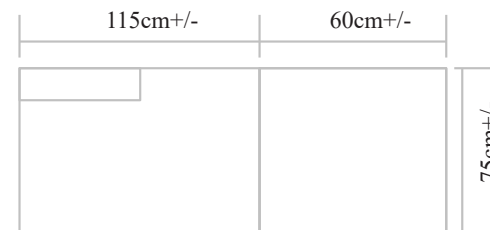

SP 75

Frame :Plywood and Flexible wood,
Wooden legs
Seat & Back:Upholstered seat & back
Finish : Available in multiple stain colours