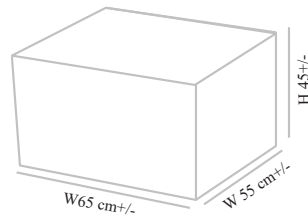

## V80

Frame :Plywood and Flexible wood,  
Seat & Back:Upholstered seat  
Finish : Available in multiple stain colours  
Size:195cm +/- x 55cm +/- 45cm+/-