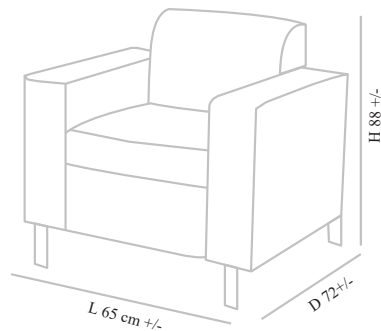

FEEZ

Frame :Plywood and Flexible wood,
metal legs

Seat & Back:Upholstered seat & back

Finish : Available in multiple stain colours