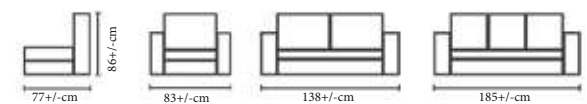

## CORTINA

A casual, relaxed appeal characterizes this sofa

It is both comfortable and elegant

Frame : Plywood and Flexible Woods,  
Wooden legs

Seat & Back: Upholstered seat & back

Finish : Available in multiple stain colours