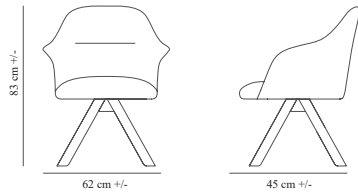

ALBA

Frame :Plywood and Flexible woods,
Chrome legs
Seat & Back:Upholstered seat & back
Finish : Available in multiple stain colours