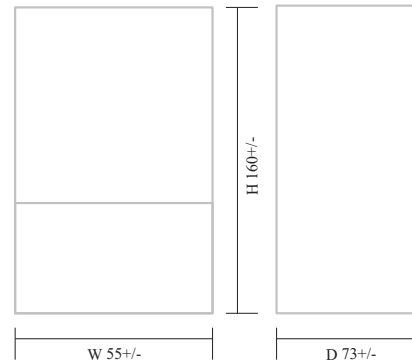

CONCEPT

Frame :Plywood and Flexible wood

Wooden legs

Seat & Back:Upholstered seat & back

Finish : Available in multiple stain colours