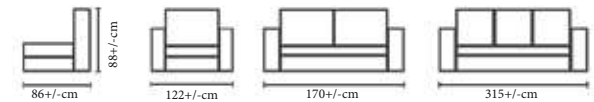

FEX WITH WOOD

FEX WITH WOOD

The fashionable, executive sofa give a feel to an office environment

It is both comfortable and elegant

Frame :Plywood and solid Woods,
Wooden legs

Seat & Back:Upholstered seat & back

Finish : Available in multiple stain colours