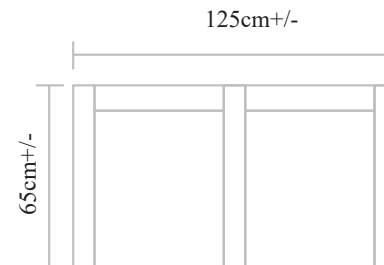

SP 45

Frame :Plywood and Flexible wood,
Wooden legs
Seat & Back:Upholstered seat & back
Finish : Available in multiple stain colours
2 Seater size:L125 +/- x D65+/- x H80 +/-