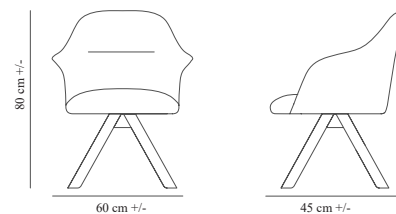

CHASE

Frame :Plywood and flexible woods,
Chrome legs
Seat & Back:Upholstered seat & back
Finish : Available in multiple stain colours