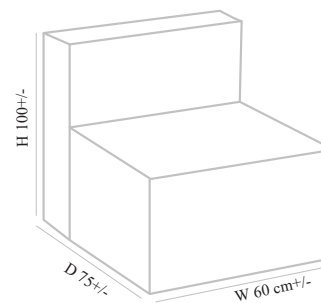

POST

It offers a modular system where simple smart components can be used individually, to provide whatever scenario you need

Frame :Plywood and Flexible wood

Metal legs

Seat & Back:Upholstered seat & back

Finish : Available in multiple stain colours

LOOVEV

It offers a modular system where simple smart components can be used individually, to provide whatever scenario you need

Frame :Plywood and Flexible wood

Seat & Back:Upholstered seat & back

Finish : Available in multiple stain colours