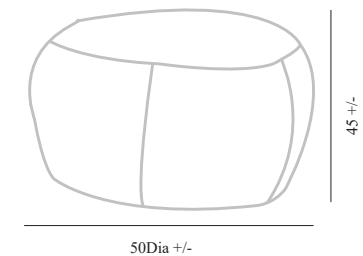

V60

Frame : Plywood and Flexible wood,
Seat & Back:Upholstered seat
Finish : Available in multiple stain colours