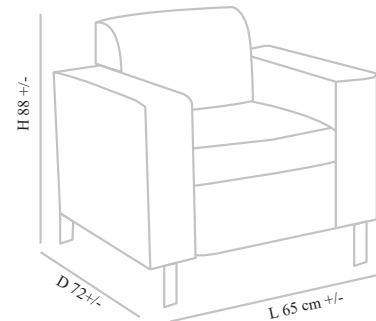

DUKE

Frame :Plywood and Flexible wood,
wooden legs
Seat & Back:Upholstered seat & back
Finish : Available in multiple stain colours