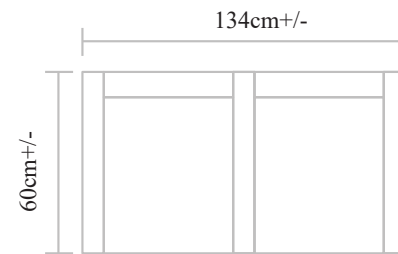

SP 91

Frame :Plywood and Flexible wood,
Seat & Back:Upholstered seat & back
Finish : Available in multiple stain colours
2 Seater size:L134 +/- x D60+/- x H80 +/-