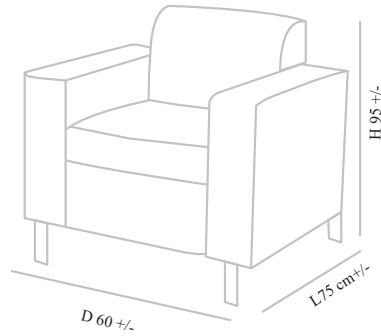

GOAL

Frame :Plywood and Flexible wood,
wooden legs

Seat & Back:Upholstered seat & back

Finish : Available in multiple stain colours