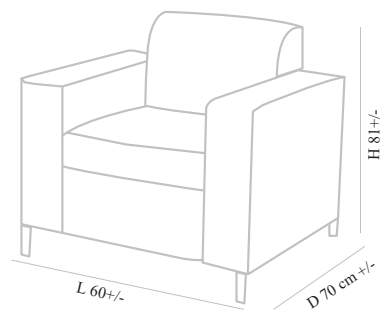

SMITH

Frame :Plywood and Flexible wood,

Golden colour legs

Seat & Back:Upholstered seat & back

Finish : Available in multiple stain colours