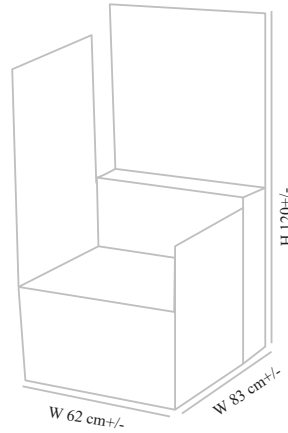

## BOTH

Frame :Plywood and Flexible wood,

Chrome legs

Seat & Back:Upholstered seat & back

Finish : Available in multiple stain colours

Size: W 210cm+/- x D83+/- x H130+/-