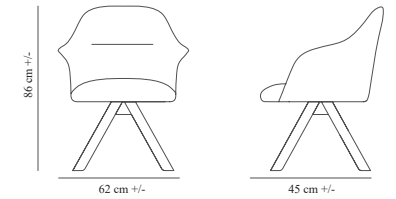

ALVES

Frame :Plywood and Flexible wood
Chrome legs
Seat & Back:Upholstered seat & back
Finish : Available in multiple stain colours