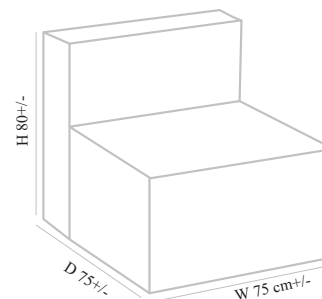

LS2

It offers a modular system where simple smart components can be used individually, to provide whatever scenario you need

Frame :Plywood and Flexible wood
wooden legs

Seat & Back:Upholstered seat & back

Finish : Available in multiple stain colours