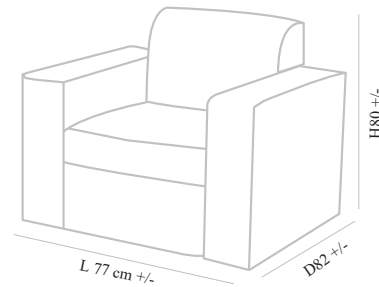

OLIMPIA

Frame :Plywood and Flexible,
Seat & Back:Upholstered seat & back
Finish : Available in multiple stain colours