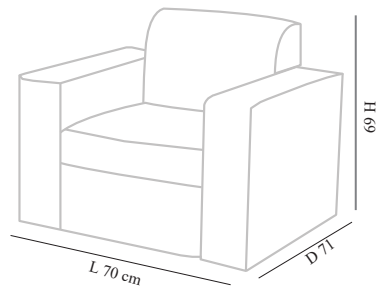

## CARA

Frame :Metal frame,Plywood and Flexible wood

Upholstered legs

Seat & Back:Upholstered seat & back

Finish : Available in multiple stain colours

3 Seater size:L177 x D48 xH85