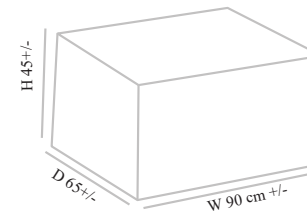

DOTS

It offers a modular system where simple smart components can be used individually, to provide whatever scenario you need

Frame : Plywood and Flexible wood,
Seat & Back: Upholstered seat & back
Finish : Available in multiple stain colours