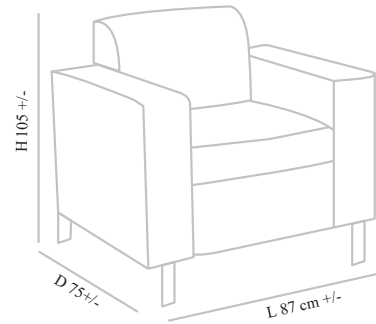

CLIP

Frame :Plywood and Flexible wood
wooden legs
Seat & Back:Upholstered seat & back
Finish : Available in multiple stain colours