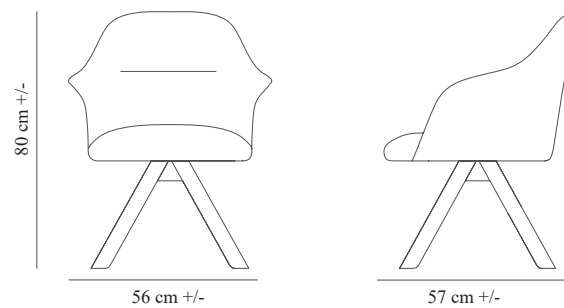

LUCIN

Frame :Plywood and Flexible wood
Seat & Back:Upholstered seat & back
and Chrome leg
Finish : Available in multiple stain colours