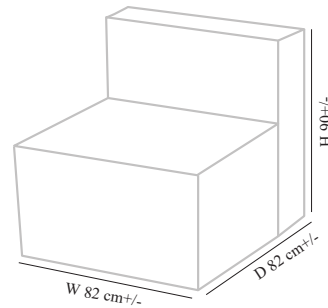

BRAVE

The fashionable, executive sofa give a feel to an office environment

It is both comfortable and elegant

Frame :Plywood and Flexible Woods,

Round chrome legs

Seat & Back:Upholstered seat & back

Finish : Available in multiple stain colours

3 Seater sofa: W 192 cm +/- x D 82 +/- x H 90 +/-

Two Seater sofa: W 137cm +/- x D 82 +/- x H 90 +/-