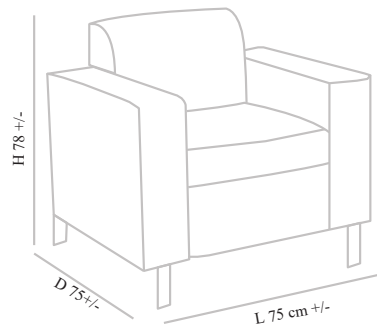

## BRUNO

Frame :Plywood and Flexible wood,  
Black Colour metal legs  
Seat & Back:Upholstered seat & back  
Finish : Available in multiple stain colours