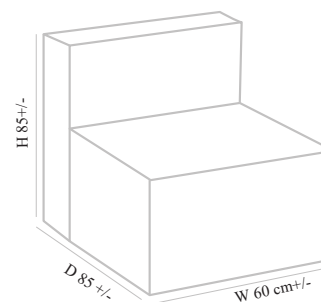

POST

It offers a modular system where simple smart components can be used individually, to provide whatever scenario you need

Frame :Plywood and Flexible wood

Metal legs

Seat & Back:Upholstered seat & back

Finish : Available in multiple stain colours