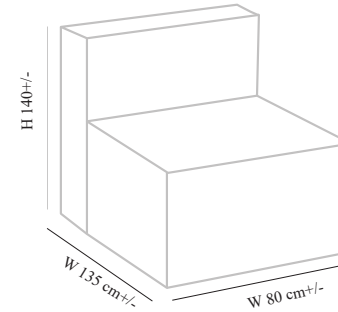

COLOURS

Frame :Plywood and Flexible wood

Chrome legs

Seat & Back:Upholstered seat ,back

Finish : Available in multiple stain colours