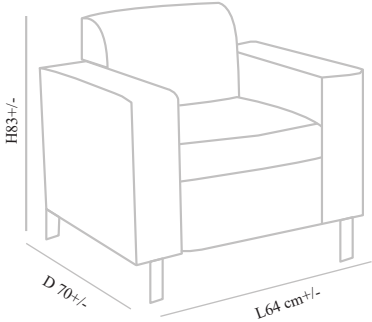

3 Seater sofa: W 192 cm +/- x D 82 +/- x H 90 +/-

Two Seater sofa: W 137cm +/- x D 82 +/- x H 90 +/-

SP 71

Frame :Plywood and Flexible woods,  
Seat & Back:Upholstered seat & back  
Finish : Available in multiple stain colours