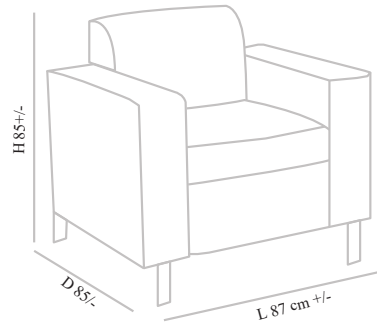

## BRUNO

Frame :Plywood and Flexible wood,  
Black Colour metal legs  
Seat & Back:Upholstered seat & back  
Finish : Available in multiple stain colours