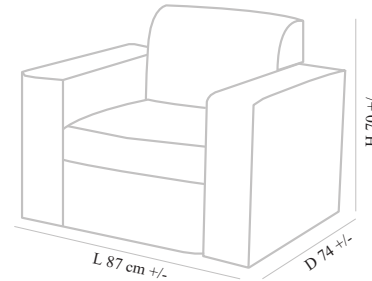

## BUCKET

Frame :Plywood and Flexible wood,

Wooden legs

Seat & Back:Upholstered seat & back

Finish : Available in multiple stain colours

Size :L87 x D74 xH70

(Available in 3 Seater also)

size: L199 x D74 x H70)