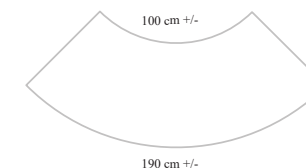

LOOVEV

It offers a modular system where simple smart components can be used individually, to provide whatever scenario you need

Frame :Plywood and Flexible wood

Seat & Back:Upholstered seat & back

Finish : Available in multiple stain colours