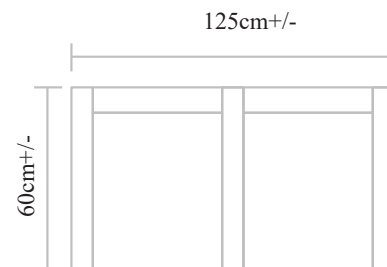

SP 92

Frame :Plywood and Flexible wood,
Wooden legs
Seat & Back:Upholstered seat & back
Finish : Available in multiple stain colours
2 Seater size:L125 +/- x D60+/- x H80 +/-