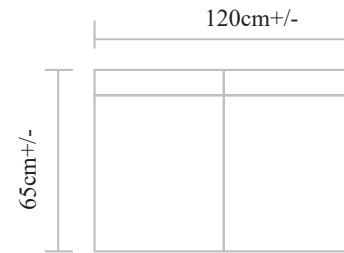

SP 43

Frame :Plywood and Flexible wood,
Seat & Back:Upholstered seat & back
Finish : Available in multiple stain colours
2 Seater size:L120 +/- x D65+/- x H80 +/-