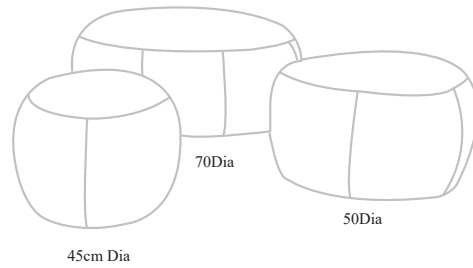

O22

Finish : Available in multiple stain colours