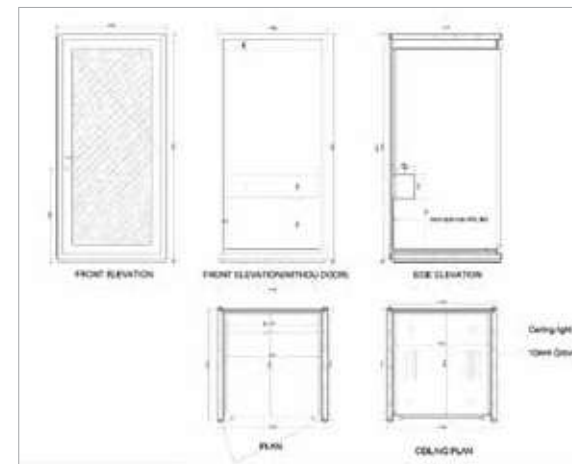

SP B37

Size: As per customer requirements

SP B36