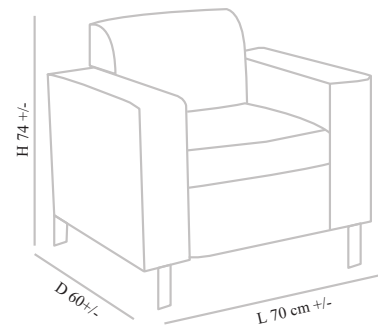

AUDIANCE

Frame :Plywood and Flexible wood,
wooden legs

Seat & Back:Upholstered seat & back

Finish : Available in multiple stain colours