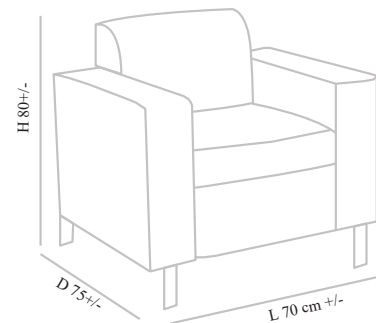

VALENTINA

Frame :Plywood and Flexible wood
wooden legs
Seat & Back:Upholstered seat & back
Finish : Available in multiple stain colours