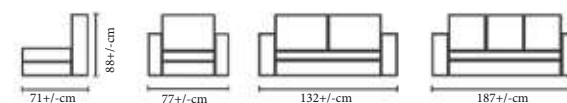

## KOZE

Inspired by the stunning and luxuriant settings,

It is both comfortable and elegant

Frame :Plywood and Flexible Woods,

Chrome legs

Seat & Back:Upholstered seat & back

Finish : Available in multiple stain colours