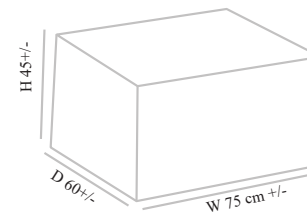

LUVRE

It offers a modular system where simple smart components can be used individually, to provide whatever scenario you need

Frame : Plywood and Flexible wood,
Seat & Back: Upholstered seat & back
Finish : Available in multiple stain colours