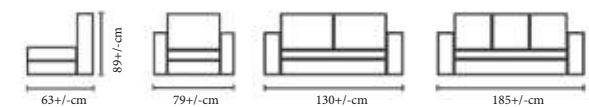

ATLANTA

The fashionable, executive sofa give a feel to an office environment

Frame :Plywood and Flexible Woods,
Chrome legs

Seat & Back:Upholstered seat & back

Finish : Available in multiple stain colours