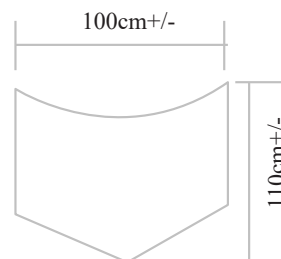

SP 69

Frame :Plywood and Flexible wood,
Wooden legs
Seat & Back:Upholstered seat & back
Finish : Available in multiple stain colours