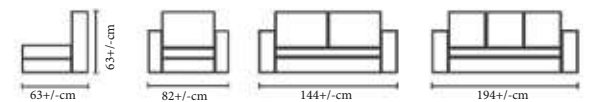

## UNI

The fashionable,executive sofa give a  
feel to an office environment

It is both comfortable and elegant

Frame :Plywood and Flexible wood

Wooden legs

Seat & Back:Upholstered seat & back

Finish : Available in multiple stain colours