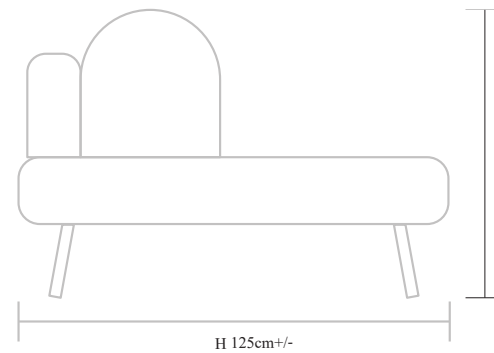

RAINBOW

Frame :Plywood and Flexible wood

Metal legs

Seat & Back:Upholstered seat ,

Finish : Available in multiple stain colours