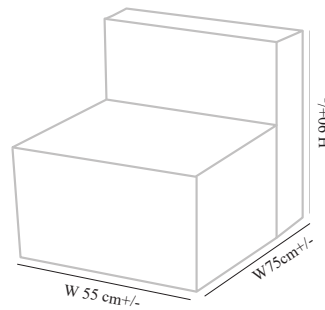

Size: W165cm+/- x D75+/- x H90+/- + (Wooden top 55 cm x75cm)