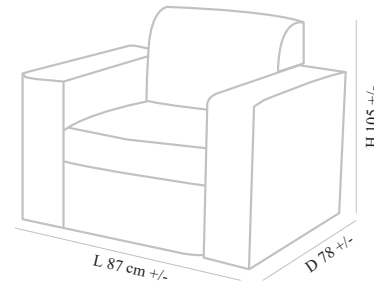

CLOP

Frame :Plywood and Flexible wood
wooden legs
Seat & Back:Upholstered seat & back
Finish : Available in multiple stain colours