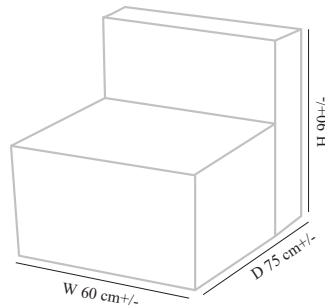

Seat & Back:Upholstered seat & back

Finish : Available in multiple stain colours

St.one sofe: W75cm+/- x D75+/- x H45+/-

Sofa with back: W60cm+/- x D75+/- x H90+/-

Corner side: W75cm+/- x D75+/- x H90+/-