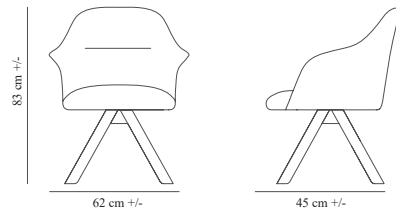

CRYSTAL

Frame :Plywood and Flexible woods,
Chrome legs
Seat & Back:Upholstered seat & back
Finish : Available in multiple stain colours