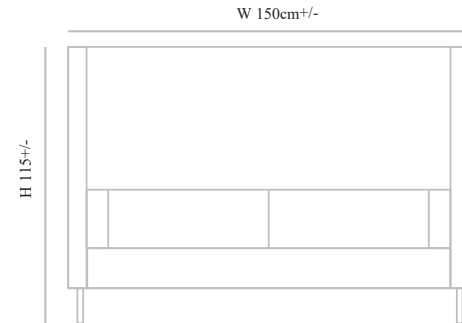

CVUX

Frame :Plywood and Flexible wood

Chrome leg

Seat & Back:Upholstered seat & back

Finish : Available in multiple stain colours

Size: W 150cm+/- x D85+/- x H115+/-