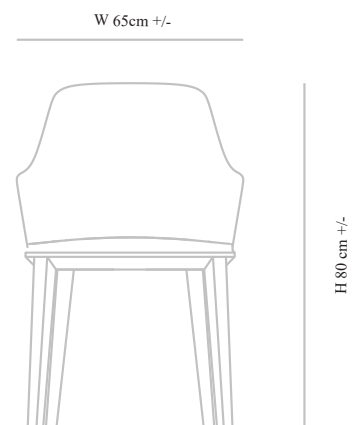

STANZA

Frame :Plywood and Flexible wood,
Wooden colour legs
Seat & Back:Upholstered seat & back
Finish : Available in multiple stain colours
size:W65cm +/- x D65+/- x H80 +/-