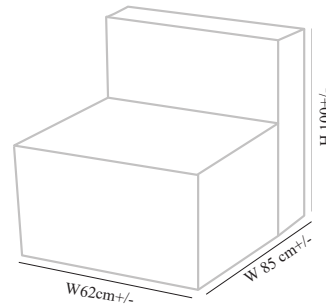

H46

It offers a modular system where simple smart components can be used individually, to provide whatever scenario you need

It is both comfortable and elegant

Frame :Plywood and Flexible Woods,
Chrome legs

Seat & Back:Upholstered seat & back

Finish : Available in multiple stain colours