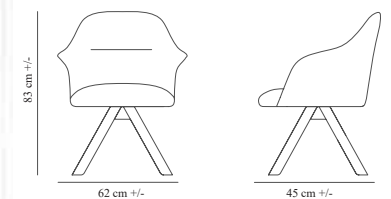

TITO

Frame :Plywood and Flexible wood
Chrome legs
Seat & Back:Upholstered seat & back
Finish : Available in multiple stain colours