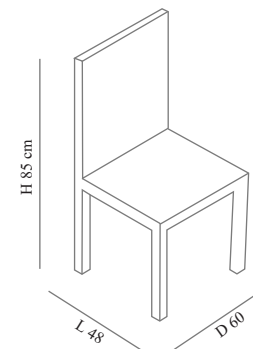

## LOTUS

Frame :Metal frame,Plywood and Flexible wood,

Upholstered legs

Seat & Back:Upholstered seat & back

Finish : Available in multiple stain colours

3 Seater size:L177 x D48 xH85