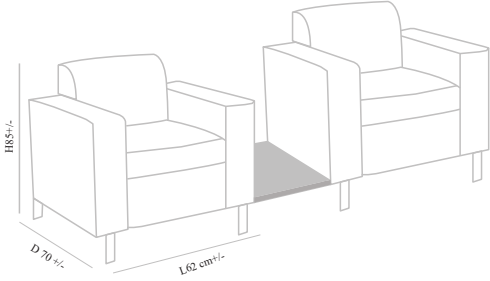

SP 72

Frame :Plywood and Flexible Woods,
Seat & Back:Upholstered seat & back
Finish : Available in multiple stain colours