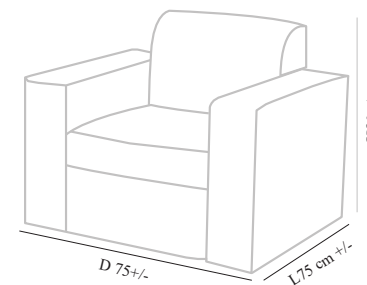

FUSION

Frame :Plywood and Flexible wood,
wooden legs

Seat & Back:Upholstered seat & back

Finish : Available in multiple stain colours