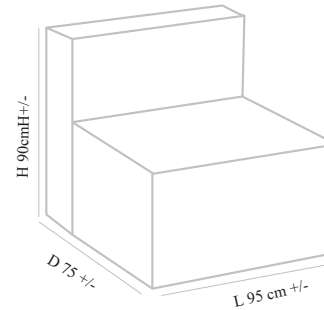

### SP 3

Frame :Plywood and Flexible,  
Metal leg

Seat & Back:Upholstered seat & back

Finish : Available in multiple stain colours

3Seater sofa: W 205cm+/- x D75 +/- x H90+/-

Two Seater sofa: W 150cm+/- x D75+/- x H90+/-