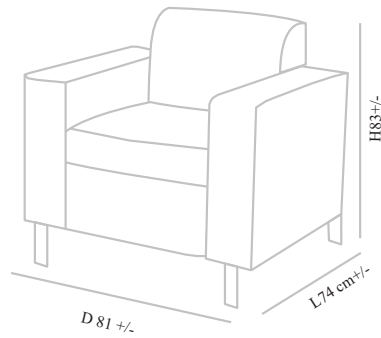

FILA

Frame :Plywood and Flexible wood,
wooden legs

Seat & Back:Upholstered seat & back

Finish : Available in multiple stain colours