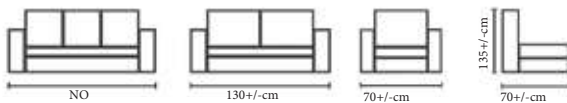

SALLY

SALLY

These sofas , an extremely versatile seating system

It is both comfortable and elegant

Frame :Plywood and Flexible Woods,
Metal Legs

Seat & Back:Upholstered seat & back

Finish : Available in multiple stain colours