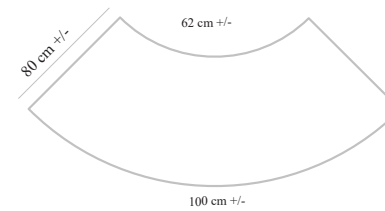

## VICK

Frame :Plywood and Flexible wood  
wooden legs

Seat & Back:Upholstered seat ,back & cushions

Finish : Available in multiple stain colours

Size: (100cm+/- x 62+/-) x D 80cm +/- x H88+/-