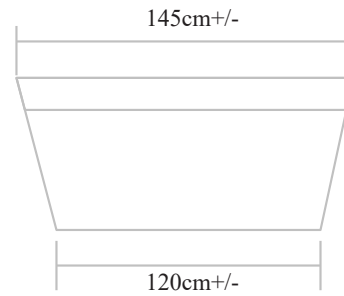

SP 65

Frame :Plywood and Flexible wood,
Seat & Back:Upholstered seat & back
Finish : Available in multiple stain colours
-