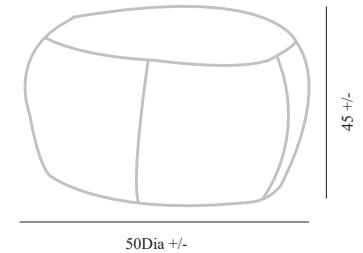

V70

Frame :Plywood and Flexible wood,
Seat & Back:Upholstered seat
Finish : Available in multiple stain colours