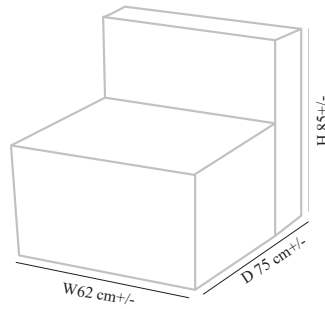

Seat & Back:Upholstered seat & back

Finish : Available in multiple stain colours

St.one sofe: W 60cm+/- x D85+/- x H88+/-