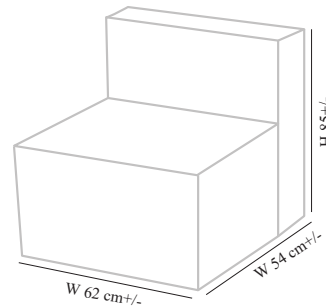

SMART

It offers a modular system where simple smart components can be used individually, to provide whatever scenario you need

It is both comfortable and elegant

Frame :Plywood and Flexible Woods,
Chrome legs

Seat & Back:Upholstered seat & back

Finish : Available in multiple stain colours